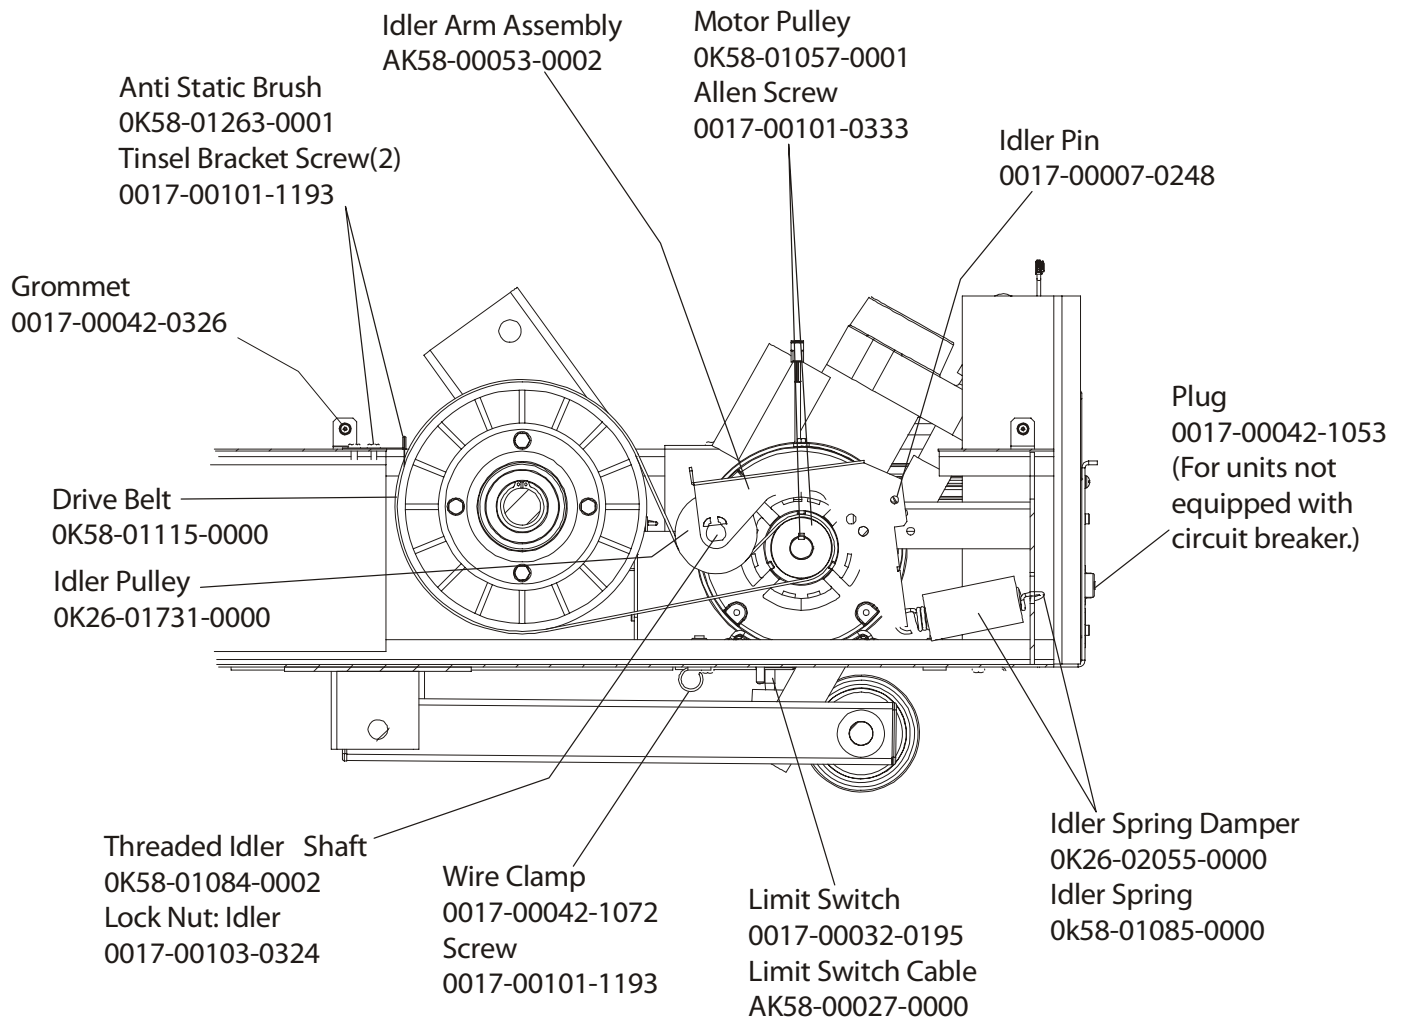

ARCTIC SILVER 97TEZ
Idler Arm Assembly and Static Brush

97TEZ-0xxx-01
S/N TWZ10000 and up